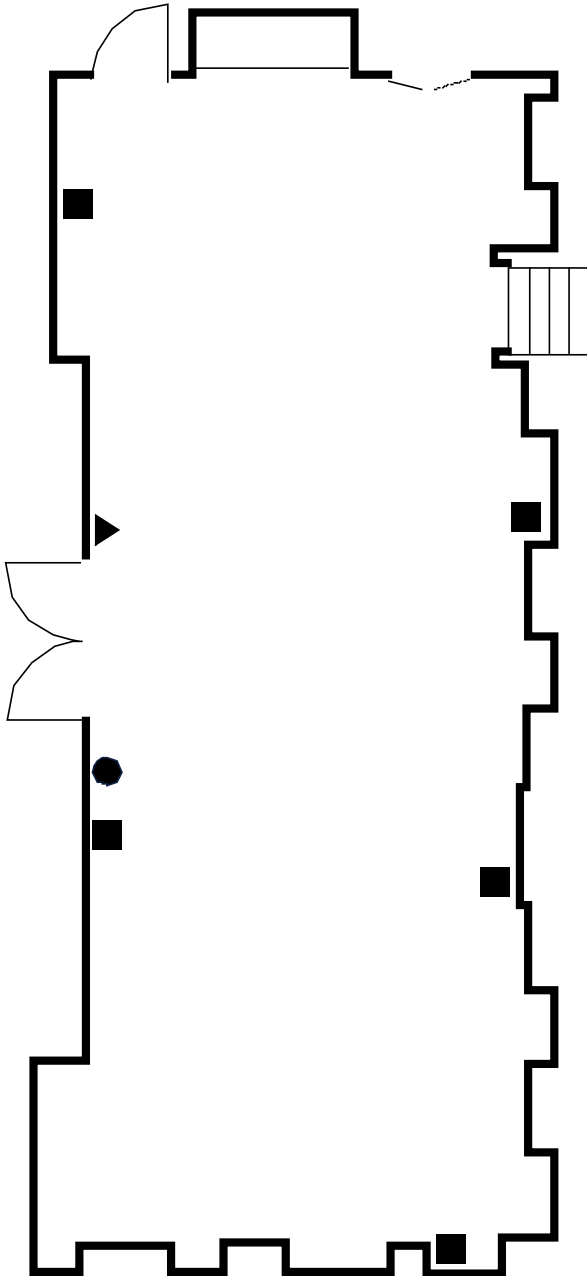

OLMSTEAD

FOURTH FLOOR

SQ. FOOTAGE	805
DIMENSIONS	23L x 35W x 8H (ft)
DOOR HEIGHT	7.0 (ft)
DOOR WIDTH	3.5 (ft)

CAPACITIES

RDS	40 (without AV), 30 (with AV)
CONFERENCE	30 (without AV), 25 (with AV)
CLASSROOM	40
HOLLOW SQUARE	N/A
RECEPTION	50
THEATER	50
U-SHAPE	18

Arrangements of equipment rental and pricing may be made by contacting our Service Associates directly at 312.274.6457.

- ▲ TELEPHONE
- OUTLETS
- LIGHTS

THE ALLERTON HOTEL CHICAGO

T: 312.440.1500 F: 312.274.6437
www.theallertonhotel.com

701 N. MICHIGAN AVE. CHICAGO, IL. 60611