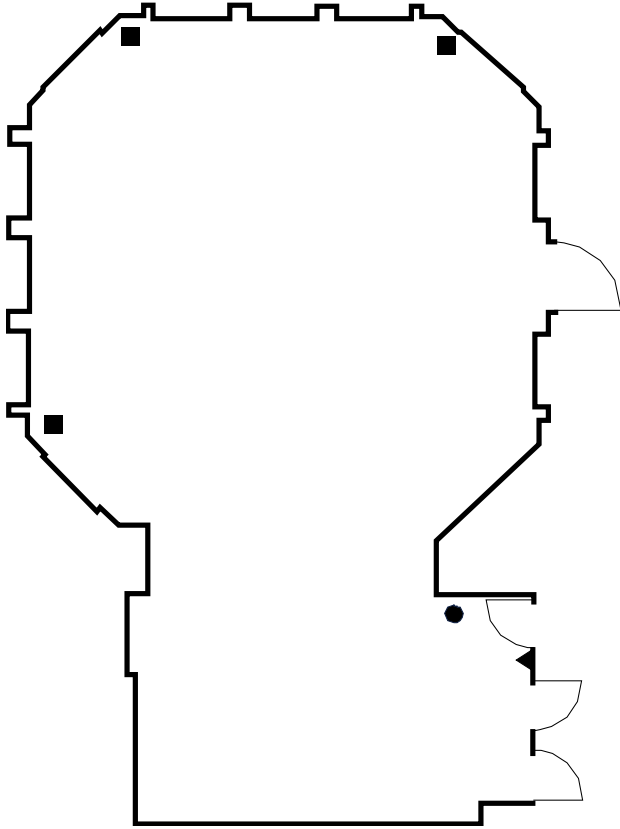

701 N. MICHIGAN AVE. CHICAGO, IL. 60611

RENAISSANCE BALLROOM-NORTH

TWENTY-THIRD FLOOR

SQ. FOOTAGE	1,600
DIMENSIONS	50L x 32W x 25H (ft)
DOOR HEIGHT	7.0 (ft)
DOOR WIDTH	3.5 (ft)

CAPACITIES

RDS	80 (without AV), 60 (with AV)
CONFERENCE	N/A
CLASSROOM	70
HOLLOW SQUARE	36
RECEPTION	140
THEATER	120
U-SHAPE	25