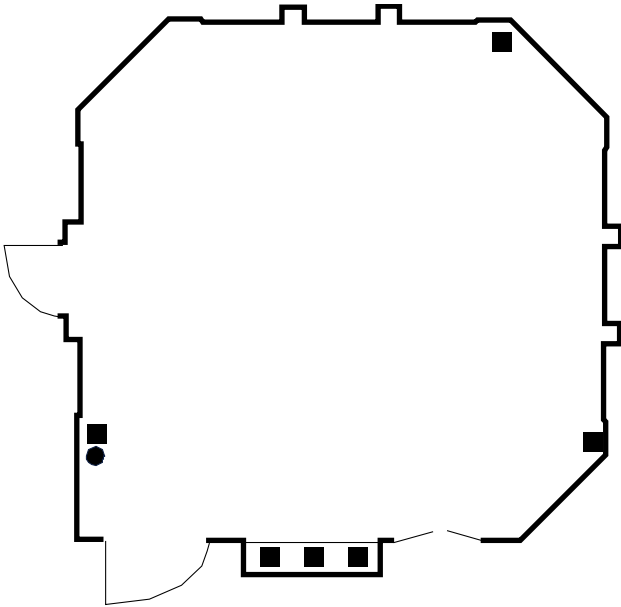

701 N. MICHIGAN AVE. CHICAGO, IL. 60611

SIENNA

TWENTY-THIRD FLOOR

SQ. FOOTAGE	1,024
DIMENSIONS	32L x 32W x 9H (ft)
DOOR HEIGHT	7.0 (ft)
DOOR WIDTH	3.5 (ft)

CAPACITIES

RDS	60 (without AV), 50 (with AV)
CONFERENCE	24 (without AV), 20 (with AV)
CLASSROOM	40
HOLLOW SQUARE	24
RECEPTION	60
THEATER	60
U-SHAPE	25