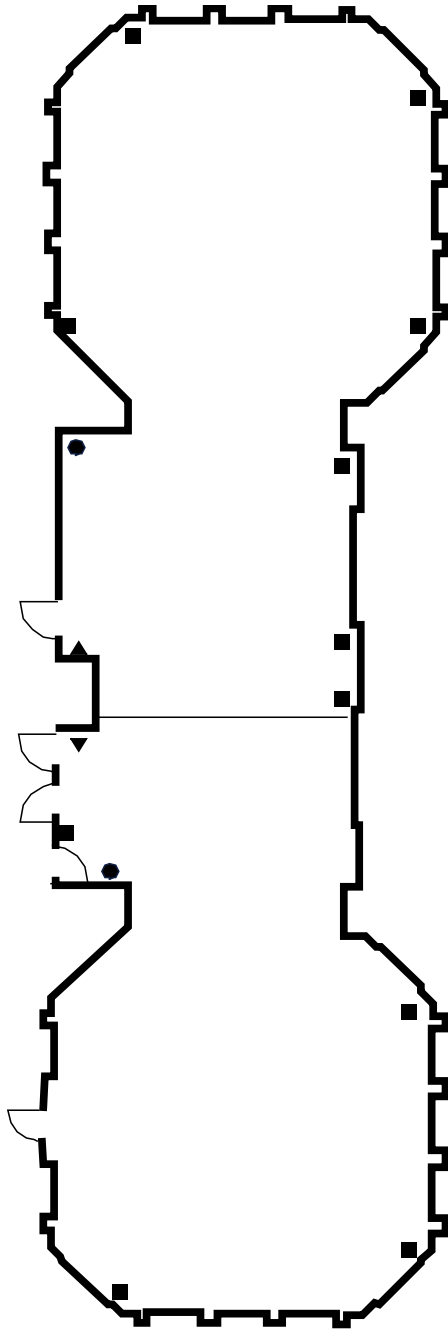

ADLER

THIRD FLOOR

SQ. FOOTAGE	550
DIMENSIONS	22L x 25W x 8H (ft)
DOOR HEIGHT	7.0 (ft)
DOOR WIDTH	3.5 (ft)

CAPACITIES

RDS	20 (without AV), 10 (with AV)
CONFERENCE	15
CLASSROOM	N/A
HOLLOW SQUARE	N/A
RECEPTION	20
THEATER	20
U-SHAPE	10

701 N. MICHIGAN AVE. CHICAGO, IL. 60611

BURNHAM

THIRD FLOOR

SQ. FOOTAGE	432
DIMENSIONS	16L x 27W x 8H (ft)
DOOR HEIGHT	7.0 (ft)
DOOR WIDTH	3.5 (ft)

CAPACITIES

RDS	N/A
CONFERENCE	10
CLASSROOM	N/A
HOLLOW SQUARE	N/A
RECEPTION	N/A
THEATER	N/A
U-SHAPE	N/A

701 N. MICHIGAN AVE. CHICAGO, IL. 60611

FRANK LLOYD WRIGHT

THIRD FLOOR

SQ. FOOTAGE	1,054
DIMENSIONS	34L x 31W x 8H (ft)
DOOR HEIGHT	6.3 (ft)
DOOR WIDTH	3.5 (ft)

CAPACITIES

RDS	50
CONFERENCE	25 (without AV), 20 (with AV)
CLASSROOM	35
HOLLOW SQUARE	20
RECEPTION	60
THEATER	60
U-SHAPE	18

701 N. MICHIGAN AVE. CHICAGO, IL. 60611

RENAISSANCE BALLROOM

TWENTY-THIRD FLOOR

SQ. FOOTAGE	3,424
DIMENSIONS	107L x 32W x 25H (ft)
DOOR HEIGHT	6.5 (ft)
DOOR WIDTH	6.0 (ft)

CAPACITIES

RDS	250 (without AV), 180 (with AV)
CONFERENCE	N/A
CLASSROOM	200
HOLLOW SQUARE	N/A
RECEPTION	300
THEATER	270
U-SHAPE	N/A